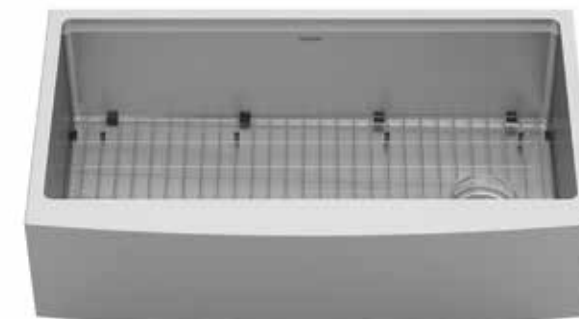

WSA-46-PK1
36" x 21" x 10"