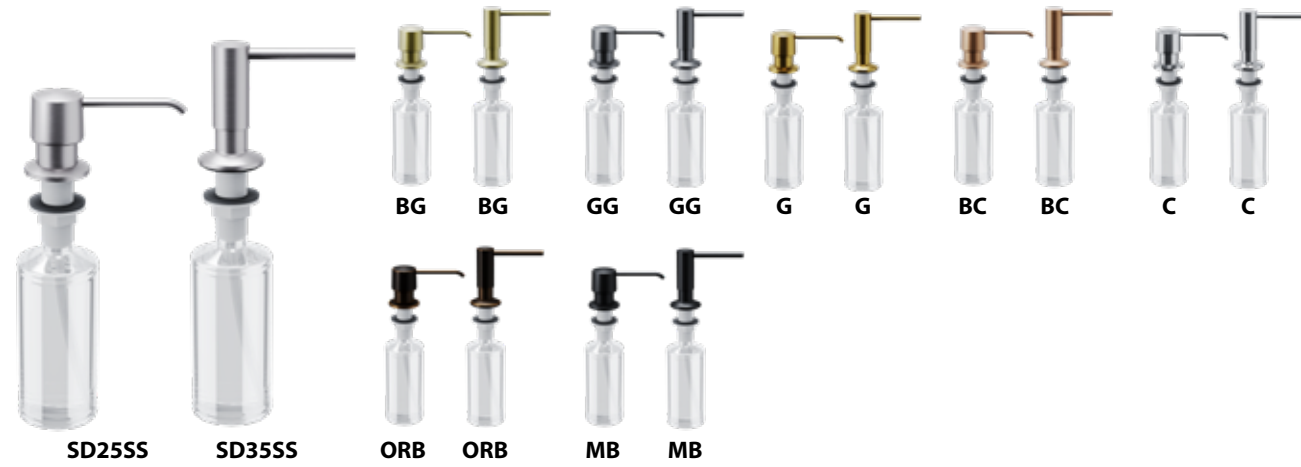

GR-5003
Fits: E-440, NC-440

GR-6001
Fits: QA-740,
QAR-740

GR-6002
Fits: QA-750,
QAR-750

GR-6023
Fits: QAWS-740,
QARWS-740

GR-6024
Fits: QTWS-880,
QUWS-880

EL-76 and KKF230SS

Soap Dispensers

Kitchen sink soap dispensers in stainless steel, brushed gold, gold, brushed copper, chrome, oil-rubbed bronze and matte black.

Basket Strainers

Color-matched basket strainers for use with all Quartz & Acrylic sinks.

Disposal Flanges

Color-matched disposal flanges for use with all quartz and acrylic sinks.

Basket Strainers & Disposal Flanges