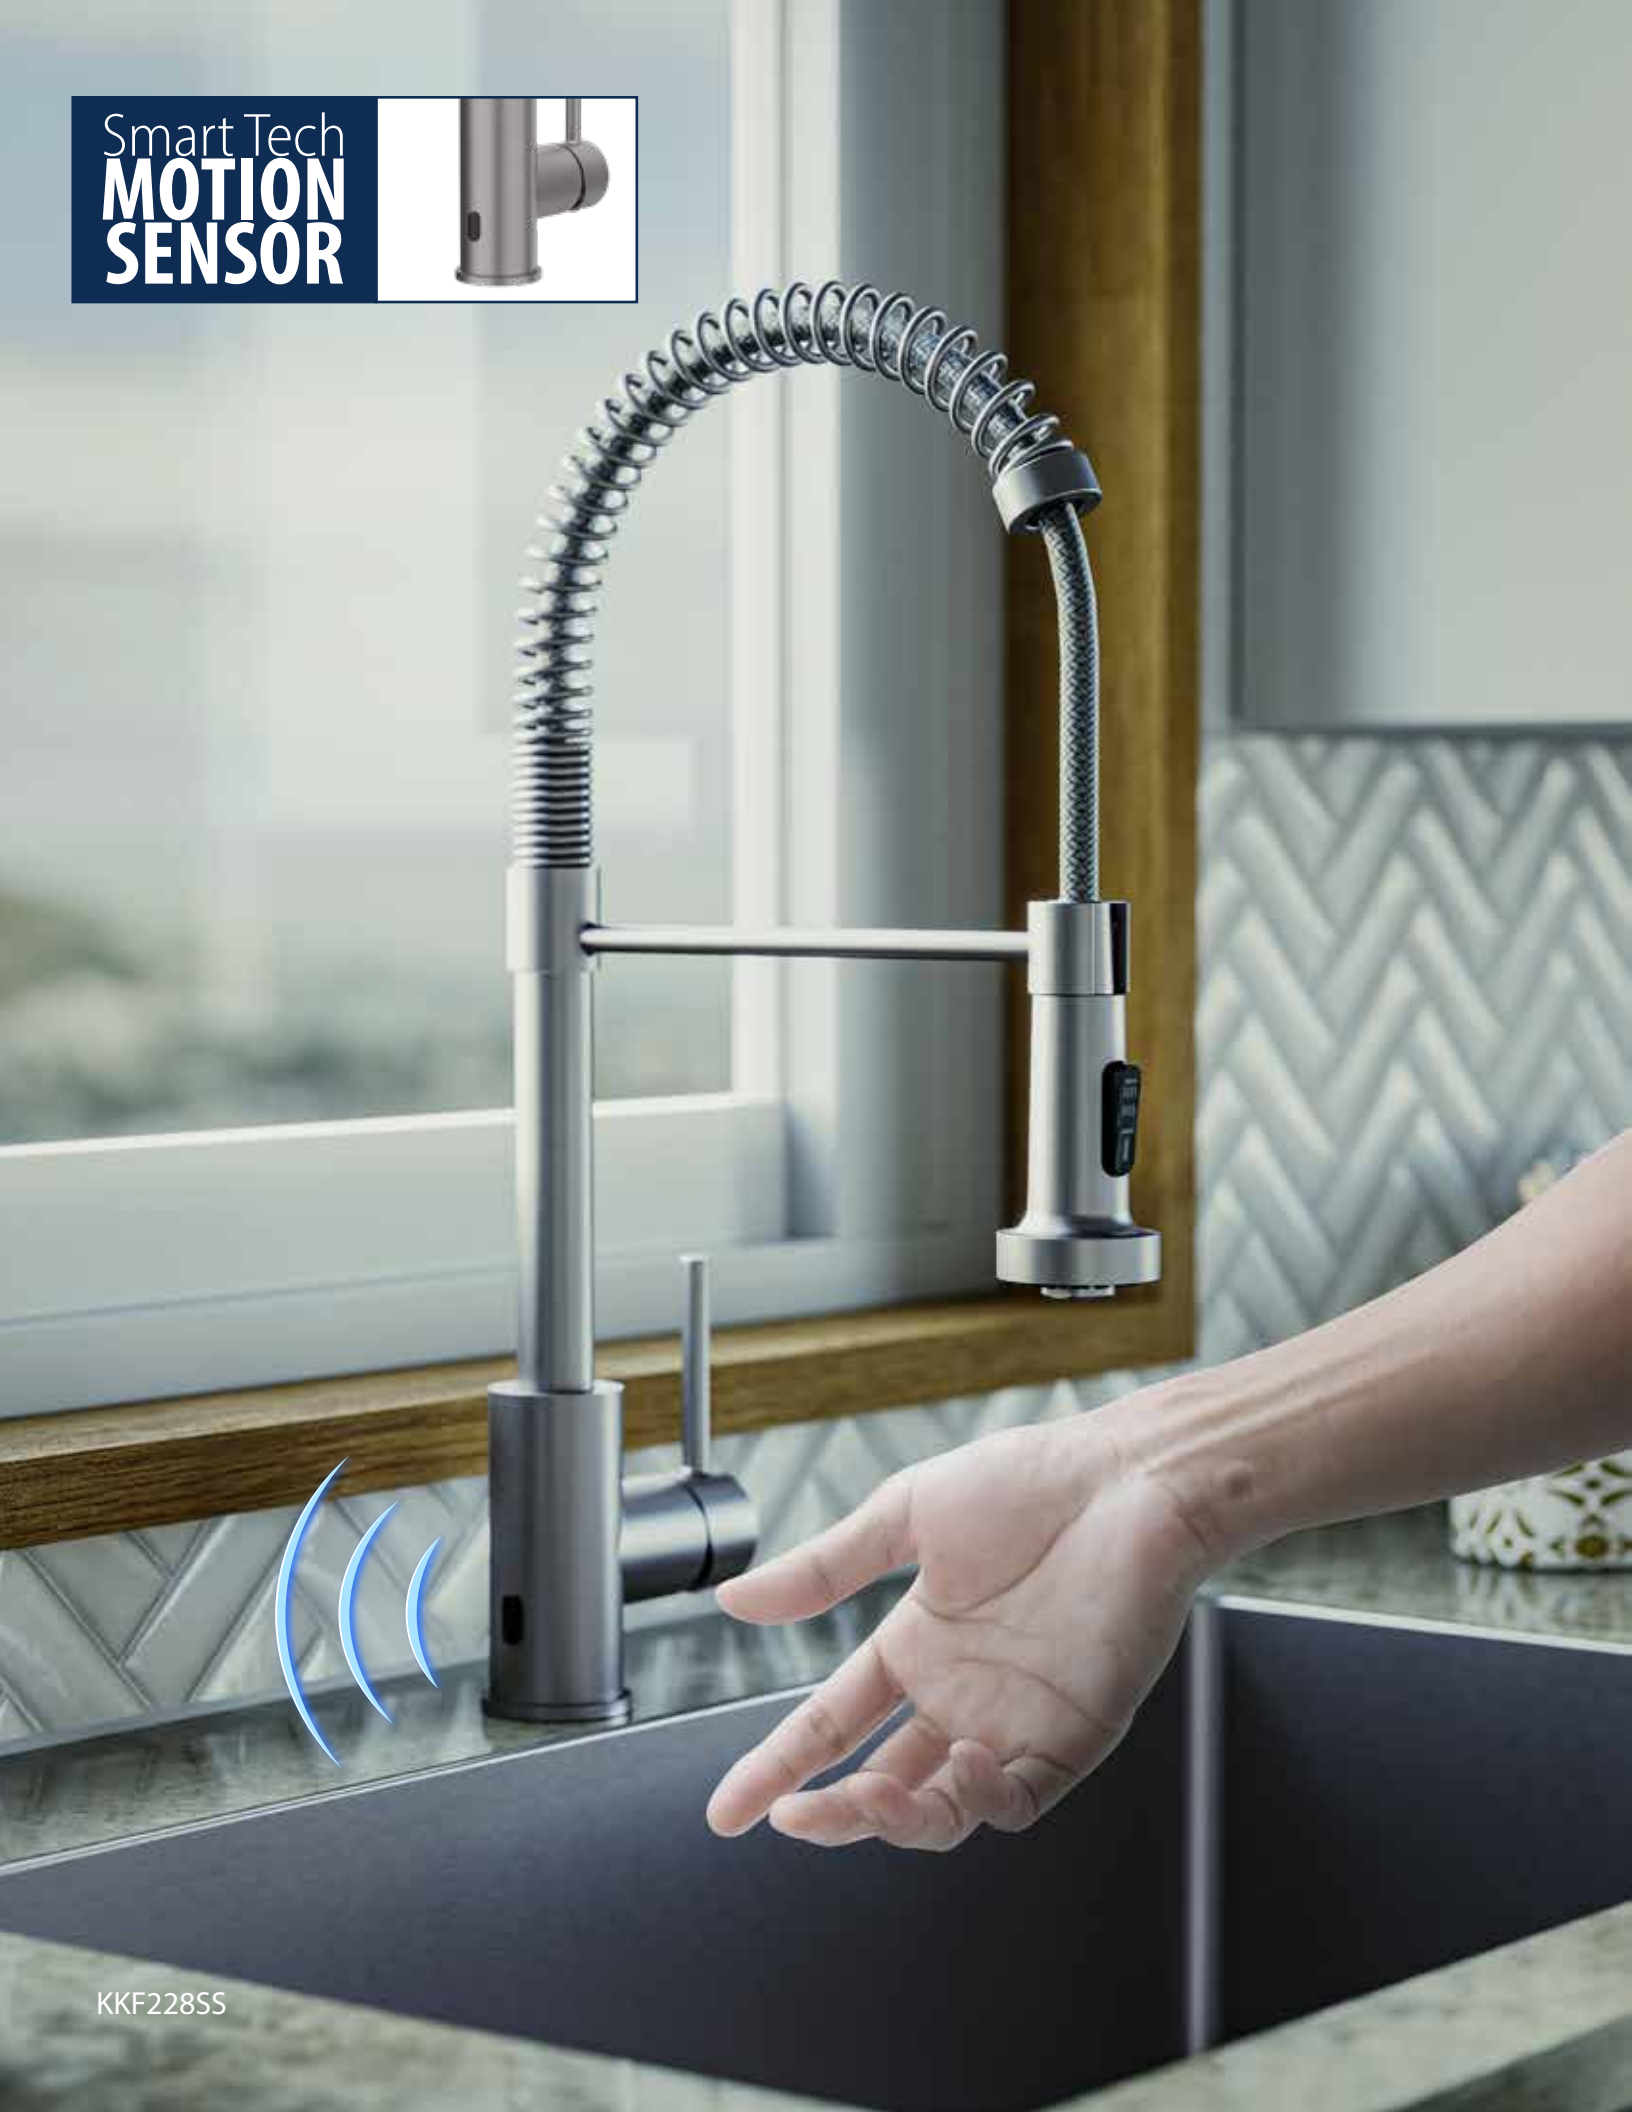

Sherman™

Height: 15⁵/₈"

KKF370SS Stainless Steel
KKF370GG Gunmetal Grey
KKF370MB Matte Black

Smart Tech
**MOTION
SENSOR**

KKF228SS

Loxton™

Height: 20¹⁹/₃₂"

- KKF228SS Stainless Steel
- KKF228C Chrome
- KKF228GG Gunmetal Grey
- KKF228MB Matte Black
- KKF228BG Brushed Gold