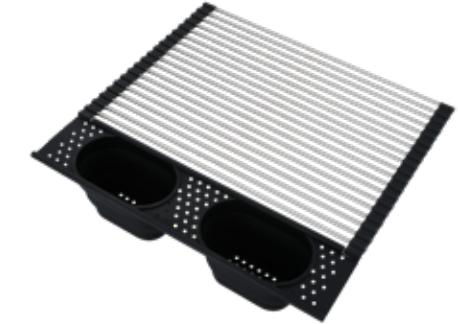

Roll Up Drying Rack in Stainless Steel
16½" x 13"
DR1716SS2 - Stainless Steel