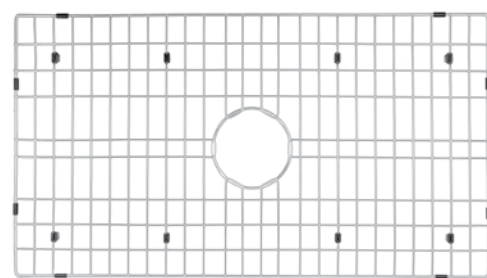

Fireclay Workstation Sink Included Accessories:

Grid