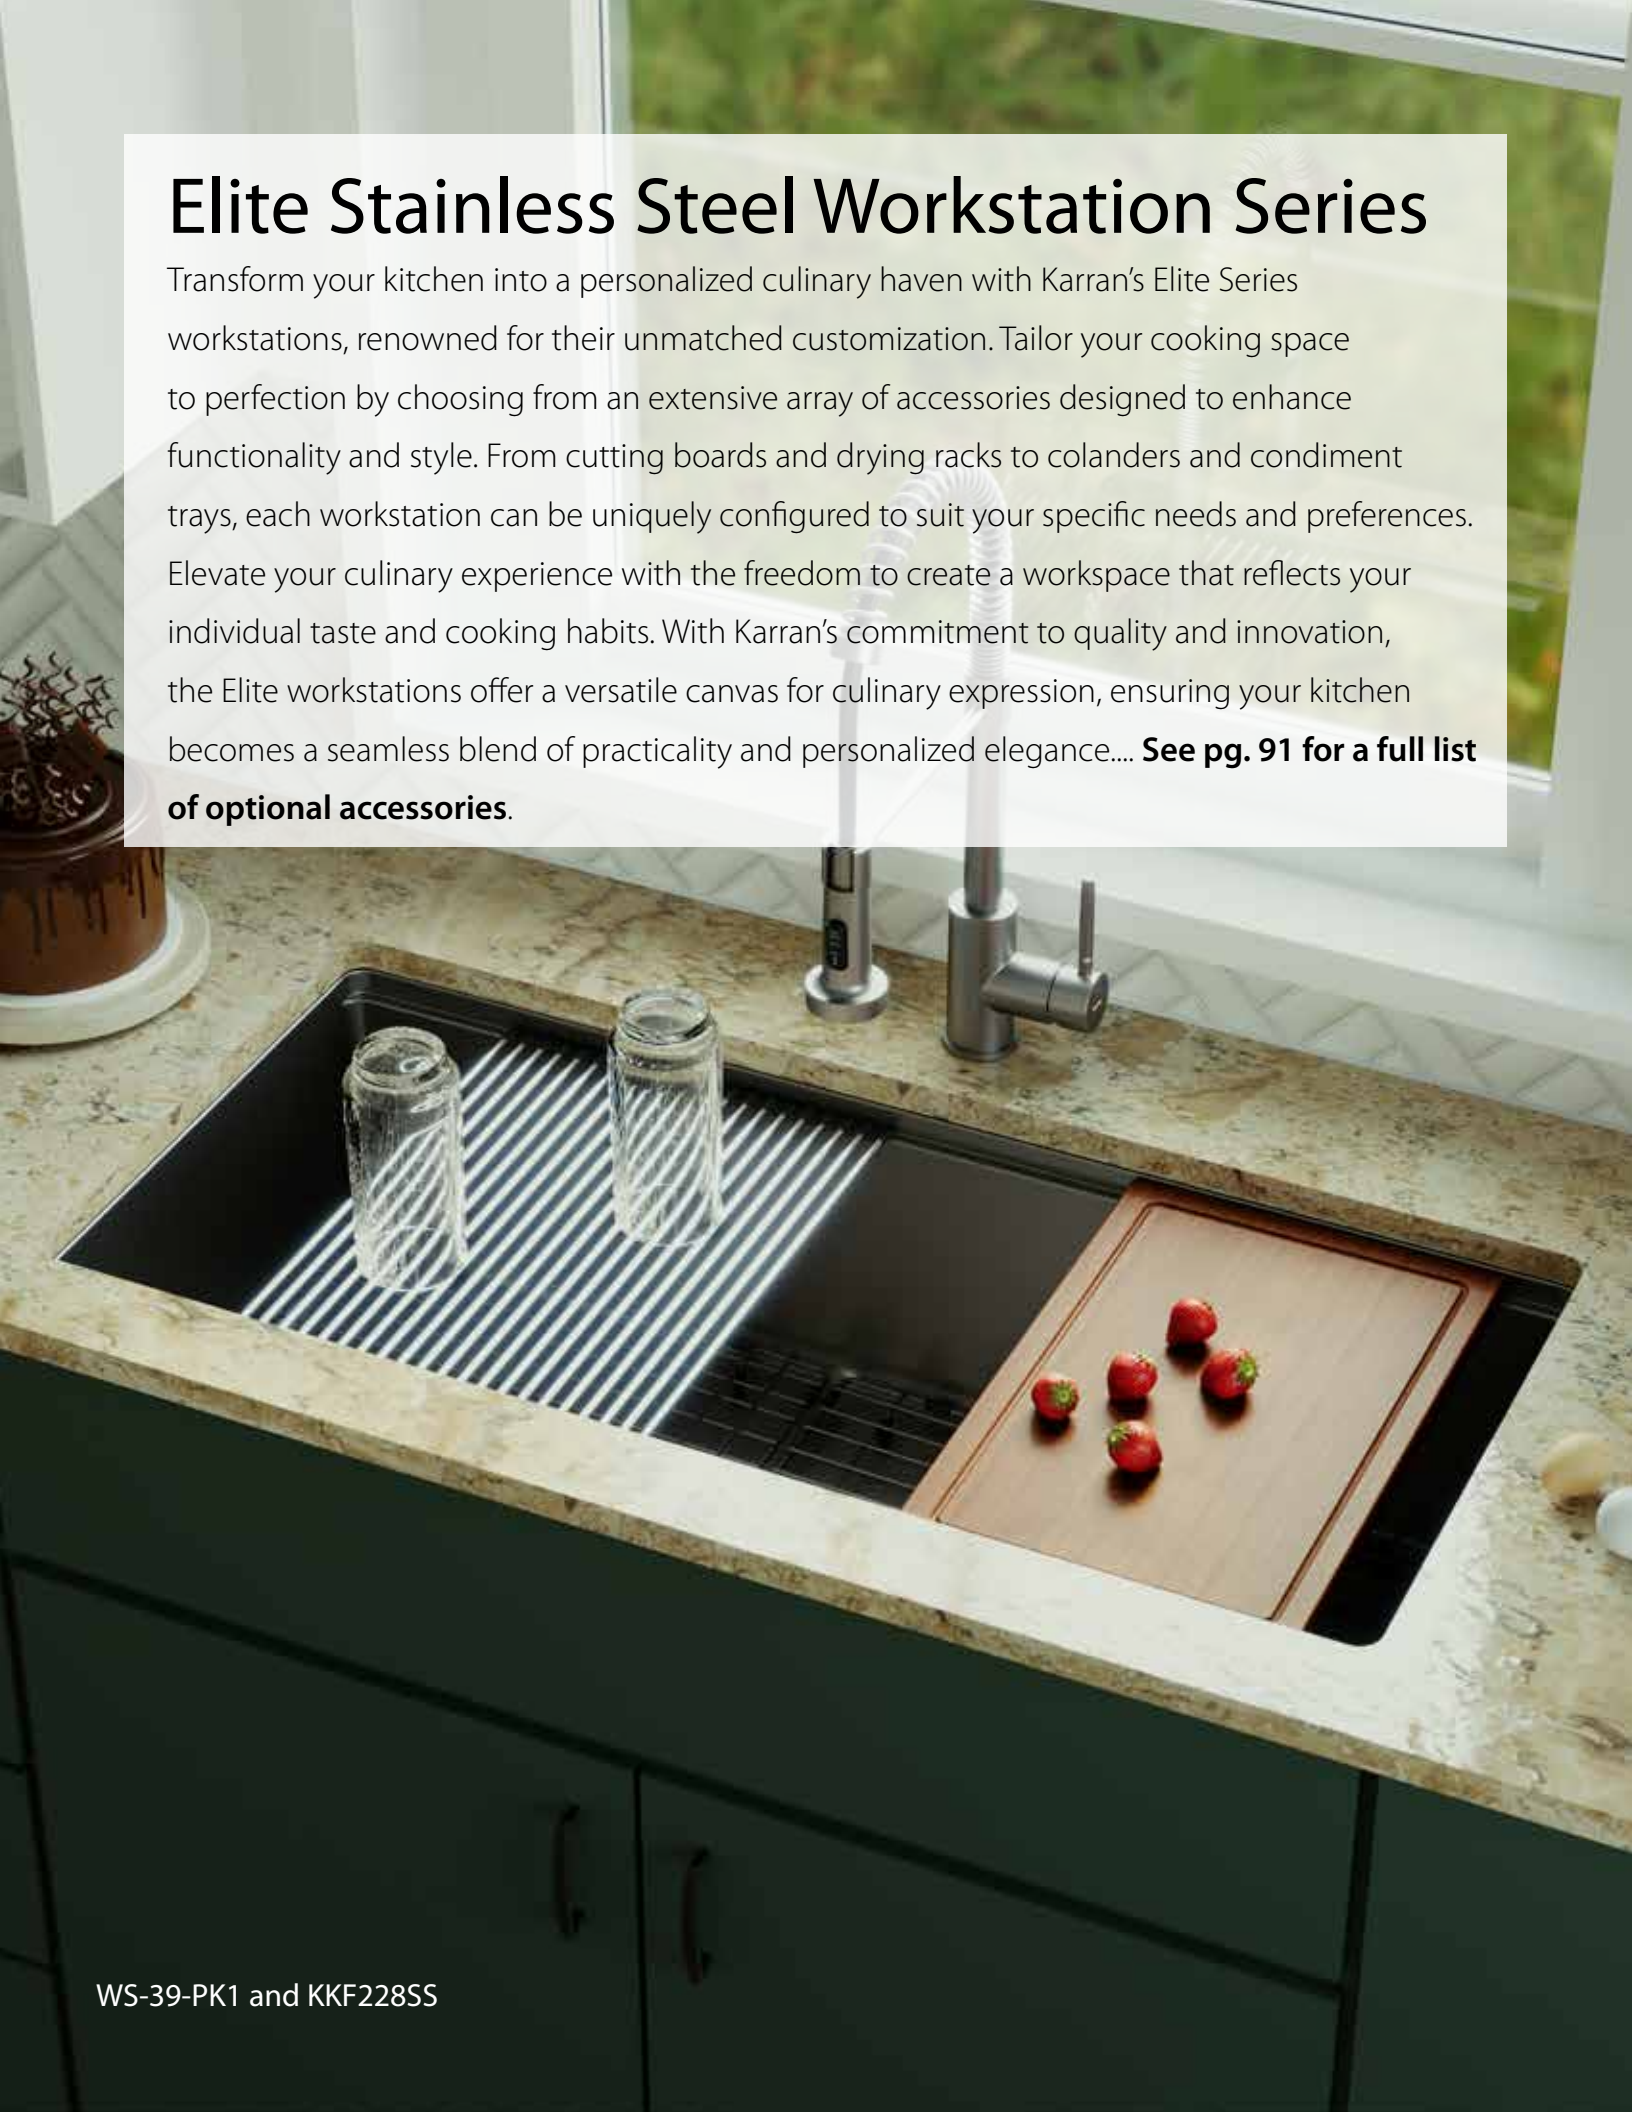

Elite Stainless Steel Workstation Series

Transform your kitchen into a personalized culinary haven with Karran's Elite Series workstations, renowned for their unmatched customization. Tailor your cooking space to perfection by choosing from an extensive array of accessories designed to enhance functionality and style. From cutting boards and drying racks to colanders and condiment trays, each workstation can be uniquely configured to suit your specific needs and preferences. Elevate your culinary experience with the freedom to create a workspace that reflects your individual taste and cooking habits. With Karran's commitment to quality and innovation, the Elite workstations offer a versatile canvas for culinary expression, ensuring your kitchen becomes a seamless blend of practicality and personalized elegance.... **See pg. 91 for a full list of optional accessories.**