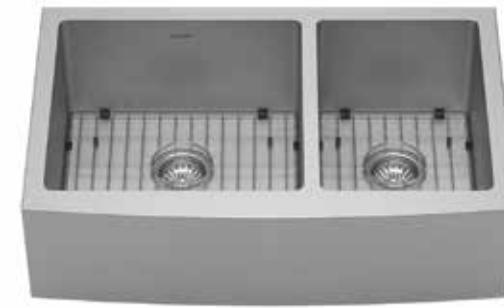

EL-87-PK1
36" x 22¼" x 10"