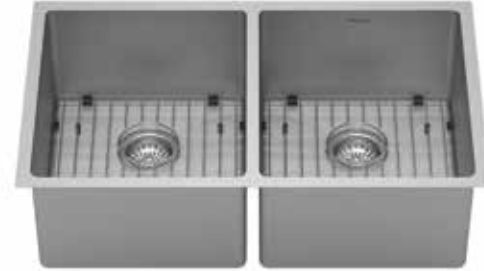

EL-76-PK1
32" x 19" x 10"