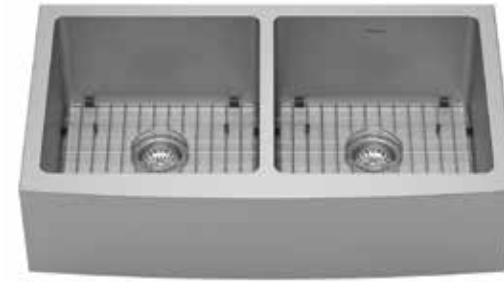

EL-88-PK1
36" x 22¼" x 10"