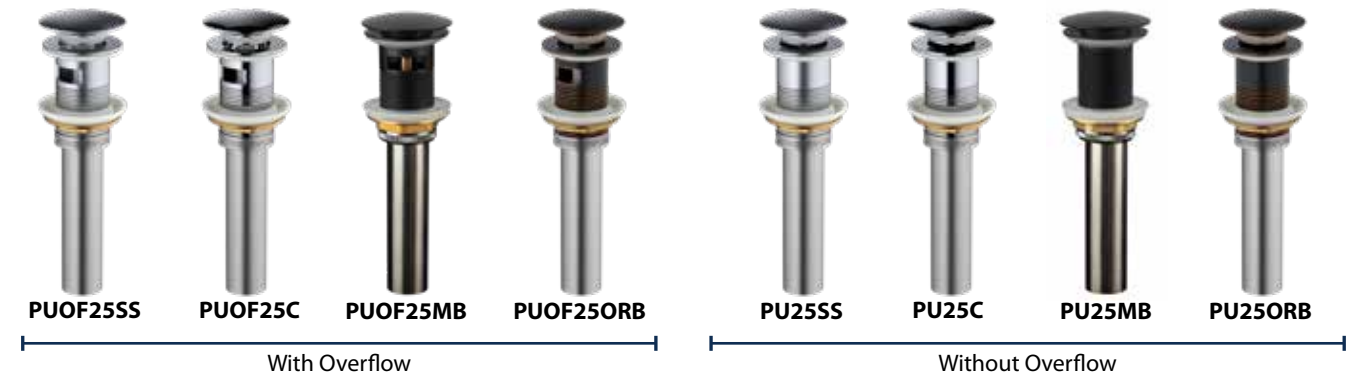

GR-6023
Fits: QAWS-740,
QARWS-740

GR-6024
Fits: QTWS-880,
QUWS-880