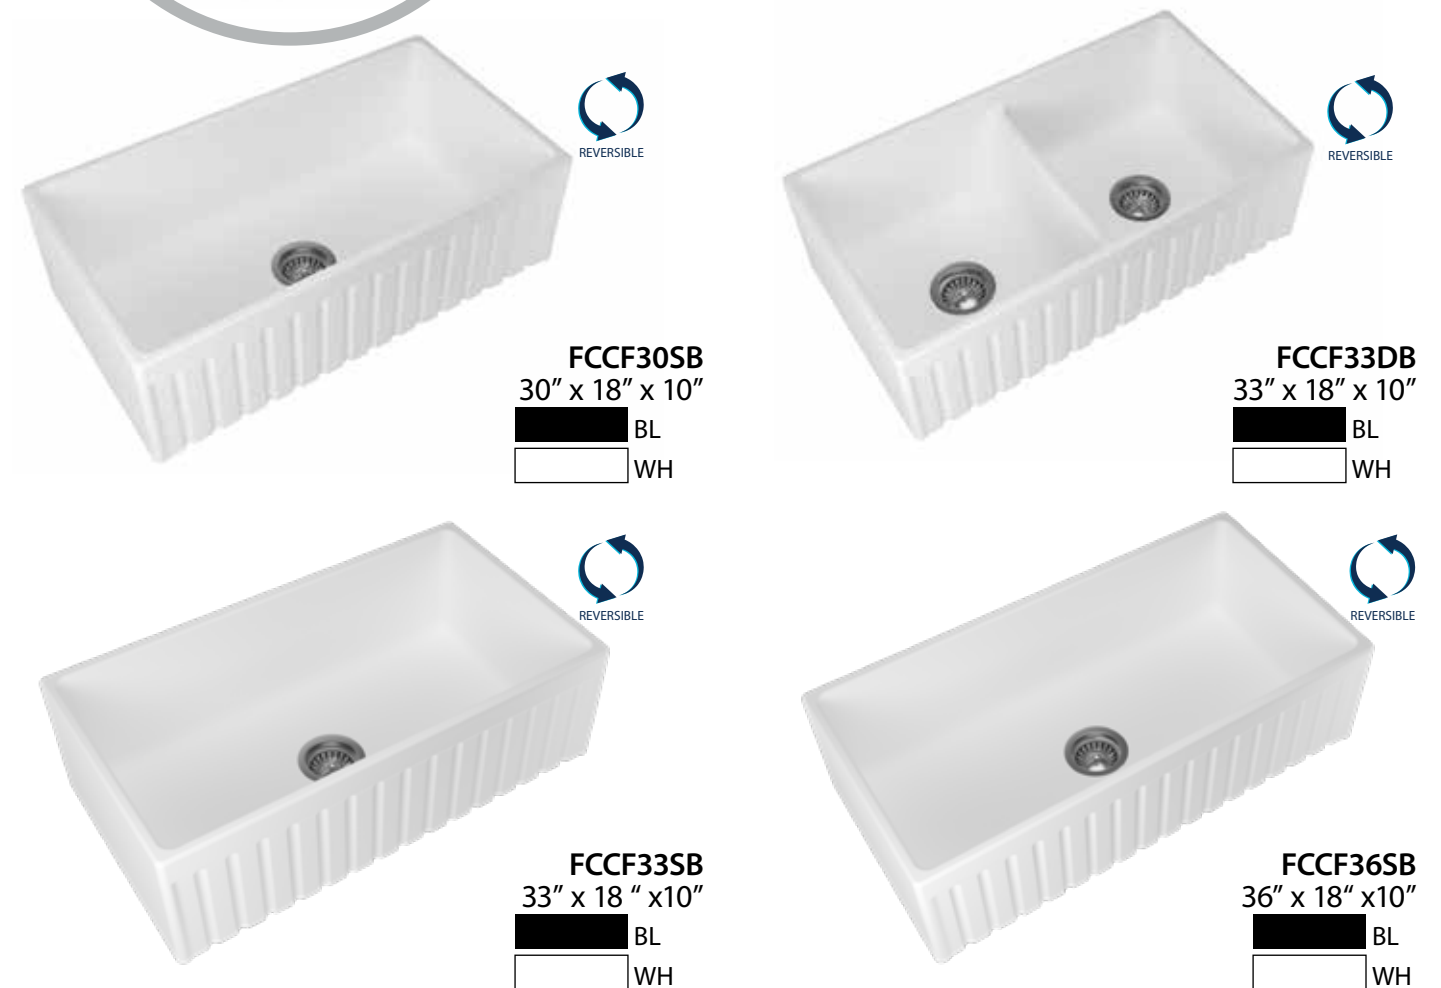

FCP30SBWH

FCP30SB
30" x 18" x 10"
 BL
 WH

FCP33SB
33" x 18" x 10"
 BL
 WH

FCP33DB
33" x 18" x 10"
 BL
 WH

Transform your kitchen into a chef's paradise with Fireclay Workstation Sinks! Experience ultimate convenience with included essentials like a grid, cutting board, basket strainer, and drying rack. Unleash the full potential of your culinary space.

Fireclay Workstation Sink Included Accessories:

Grid

Cutting Board

Basket Strainer

Drying Rack

SLEEK FLAT OR CHARMING PATTERN
 Discover the ultimate kitchen sink transformation with Fireclay sinks! Flip the script on style with our reversible design, giving you the freedom to switch between a sleek flat front and a charming fluted look. Elevate your kitchen aesthetics effortlessly!