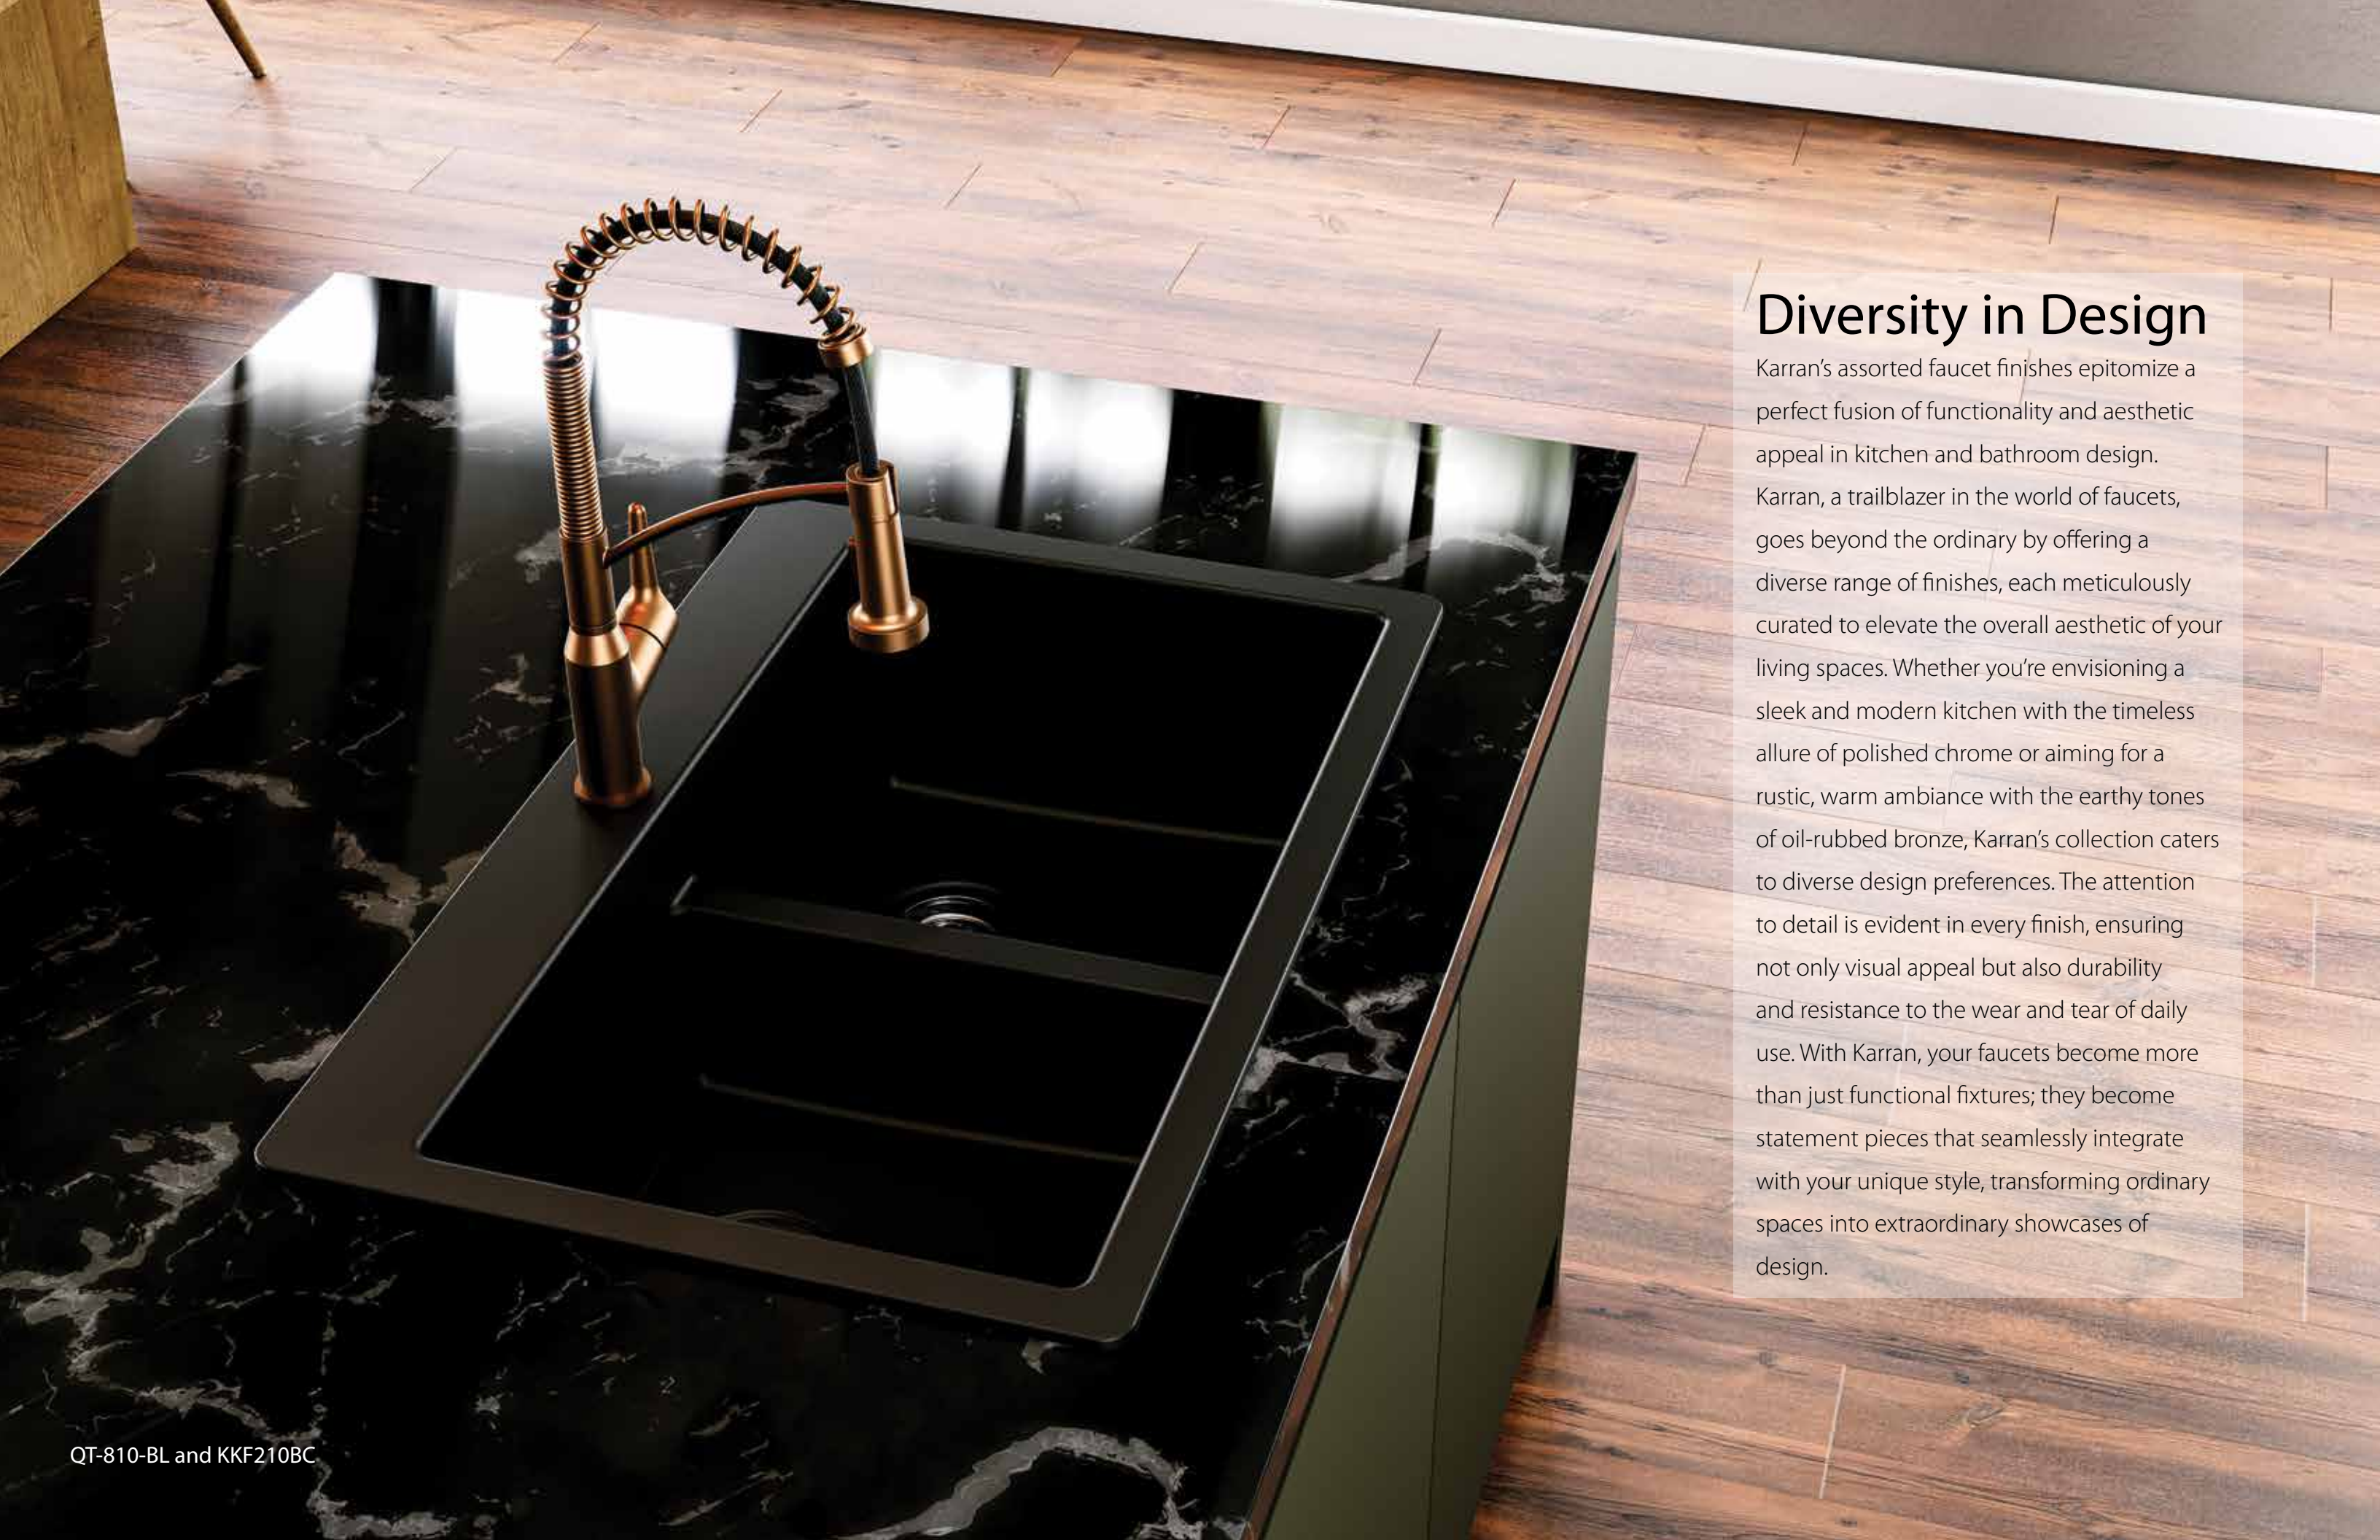

Diversity in Design

Karran's assorted faucet finishes epitomize a perfect fusion of functionality and aesthetic appeal in kitchen and bathroom design. Karran, a trailblazer in the world of faucets, goes beyond the ordinary by offering a diverse range of finishes, each meticulously curated to elevate the overall aesthetic of your living spaces. Whether you're envisioning a sleek and modern kitchen with the timeless allure of polished chrome or aiming for a rustic, warm ambiance with the earthy tones of oil-rubbed bronze, Karran's collection caters to diverse design preferences. The attention to detail is evident in every finish, ensuring not only visual appeal but also durability and resistance to the wear and tear of daily use. With Karran, your faucets become more than just functional fixtures; they become statement pieces that seamlessly integrate with your unique style, transforming ordinary spaces into extraordinary showcases of design.