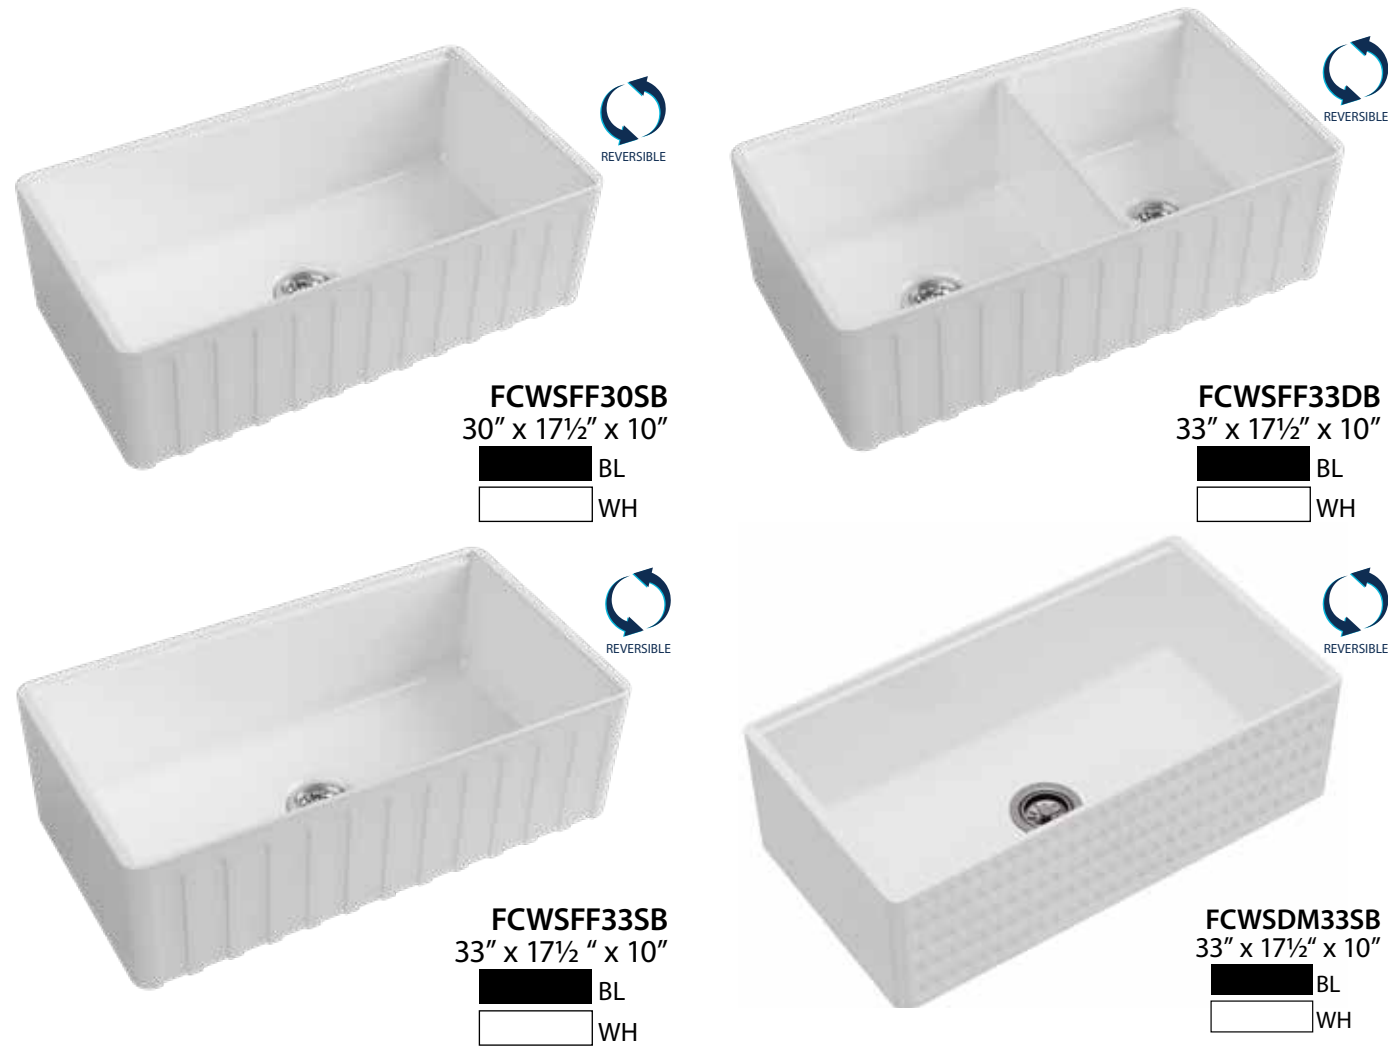

FCP30SBWH

FCP30SB
30" x 18" x 10"
 BL
 WH

FCP33SB
33" x 18" x 10"
 BL
 WH

FCP33DB
33" x 18" x 10"
 BL
 WH

Transform your kitchen into a chef's paradise with Fireclay Workstation Sinks! Experience ultimate convenience with included essentials like a grid, cutting board, basket strainer, and drying rack. Unleash the full potential of your culinary space.