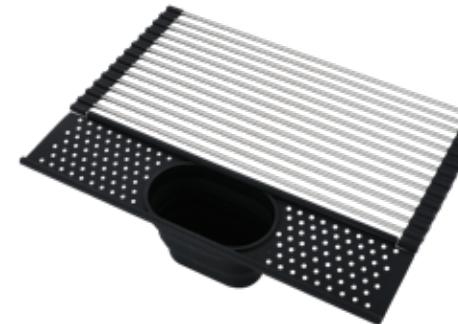

Roll Up Drying Rack in Stainless Steel
16½" x 13"
DR1716SS1 - Stainless Steel