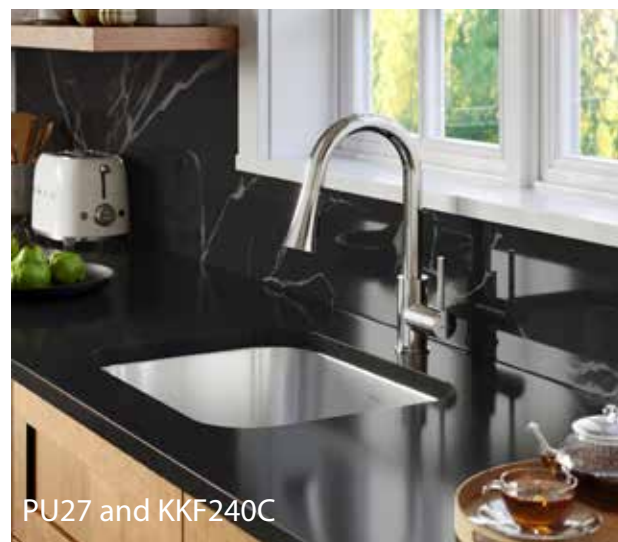

PU27
18 Gauge

PU57
16 Gauge
23" x 17¾" x 8¾"

PU29
18 Gauge

PU59
16 Gauge
15" x 13" x 8"

PT35
18 Gauge
33" x 22" x 7½"

PT30
18 Gauge
25" x 22" x 7½"

The Select Series stainless steel sinks stand as a testament to quality and modern design with their durable 16 gauge construction and modern tight radius corners. This series showcases a contemporary aesthetic that can enhance the appearance of any kitchen space.

SU75 and KKF230SS

PU27 and KKF240C

Edge Series

Introducing Edge Stainless Steel Sinks, where impeccable design meets unparalleled functionality. Elevate your kitchen with the seamless rim feature, providing a sleek and contemporary look that effortlessly integrates with your laminate or solid surface countertop. Crafted with precision, the seamless rim not only enhances the sink's aesthetic appeal but also simplifies cleaning, ensuring a hygienic and sanitary kitchen environment. Edge Stainless Steel Sinks are a testament to innovation, combining form and function seamlessly.