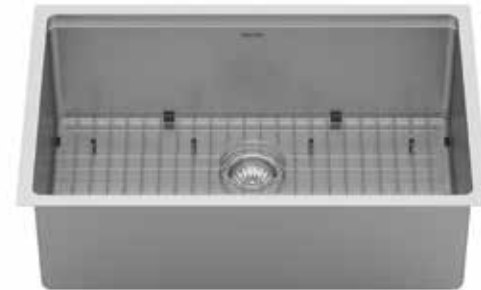

WS-34-PK1
27" x 18¾" x 10"