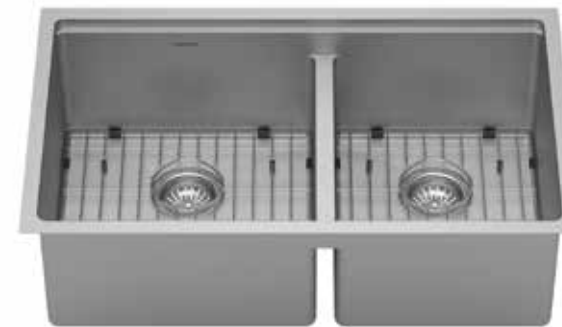

WS-40-PK2
32" x 18¾" x 10"